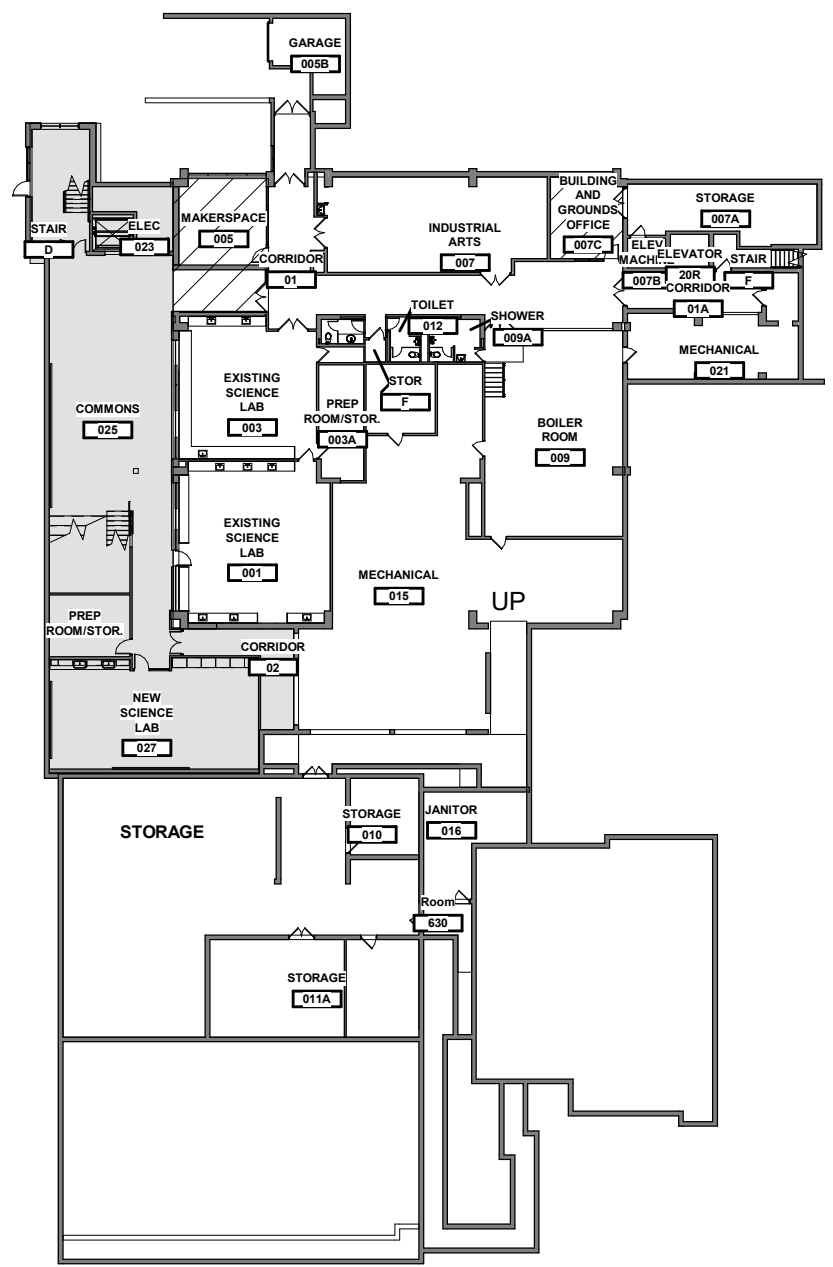

THE JOSEPH SEARS SCHOOL
ADDITION AND REMODELING
542 ABBOTSFORD ROAD, KENILWORTH, IL 60043

DATE
07/26/21

PROJECT #
2021.004

ENTRY VIEW

AM0.3

MASTER PLAN LEGEND

-  APPROXIMATE AREA OF REMODELING
-  APPROXIMATE AREA OF ADDITION

THE JOSEPH SEARS SCHOOL
 ADDITION AND REMODELING
 542 ABBOTSFORD ROAD, KENILWORTH, IL 60043

DATE
 07/26/21
 PROJECT #
 2021.004

FIRST FLOOR
 MASTER PLAN

AM0.1

MASTER PLAN LEGEND

APPROXIMATE AREA OF REMODELING

APPROXIMATE AREA OF ADDITION

THE JOSEPH SEARS SCHOOL
 ADDITION AND REMODELING
 542 ABBOTSFORD ROAD, KENILWORTH, IL 60043

DATE
07/26/21

PROJECT #
2021.004

LOWER LEVEL
 MASTER PLAN

AM0.0

MASTER PLAN LEGEND

APPROXIMATE AREA OF REMODELING

APPROXIMATE AREA OF ADDITION