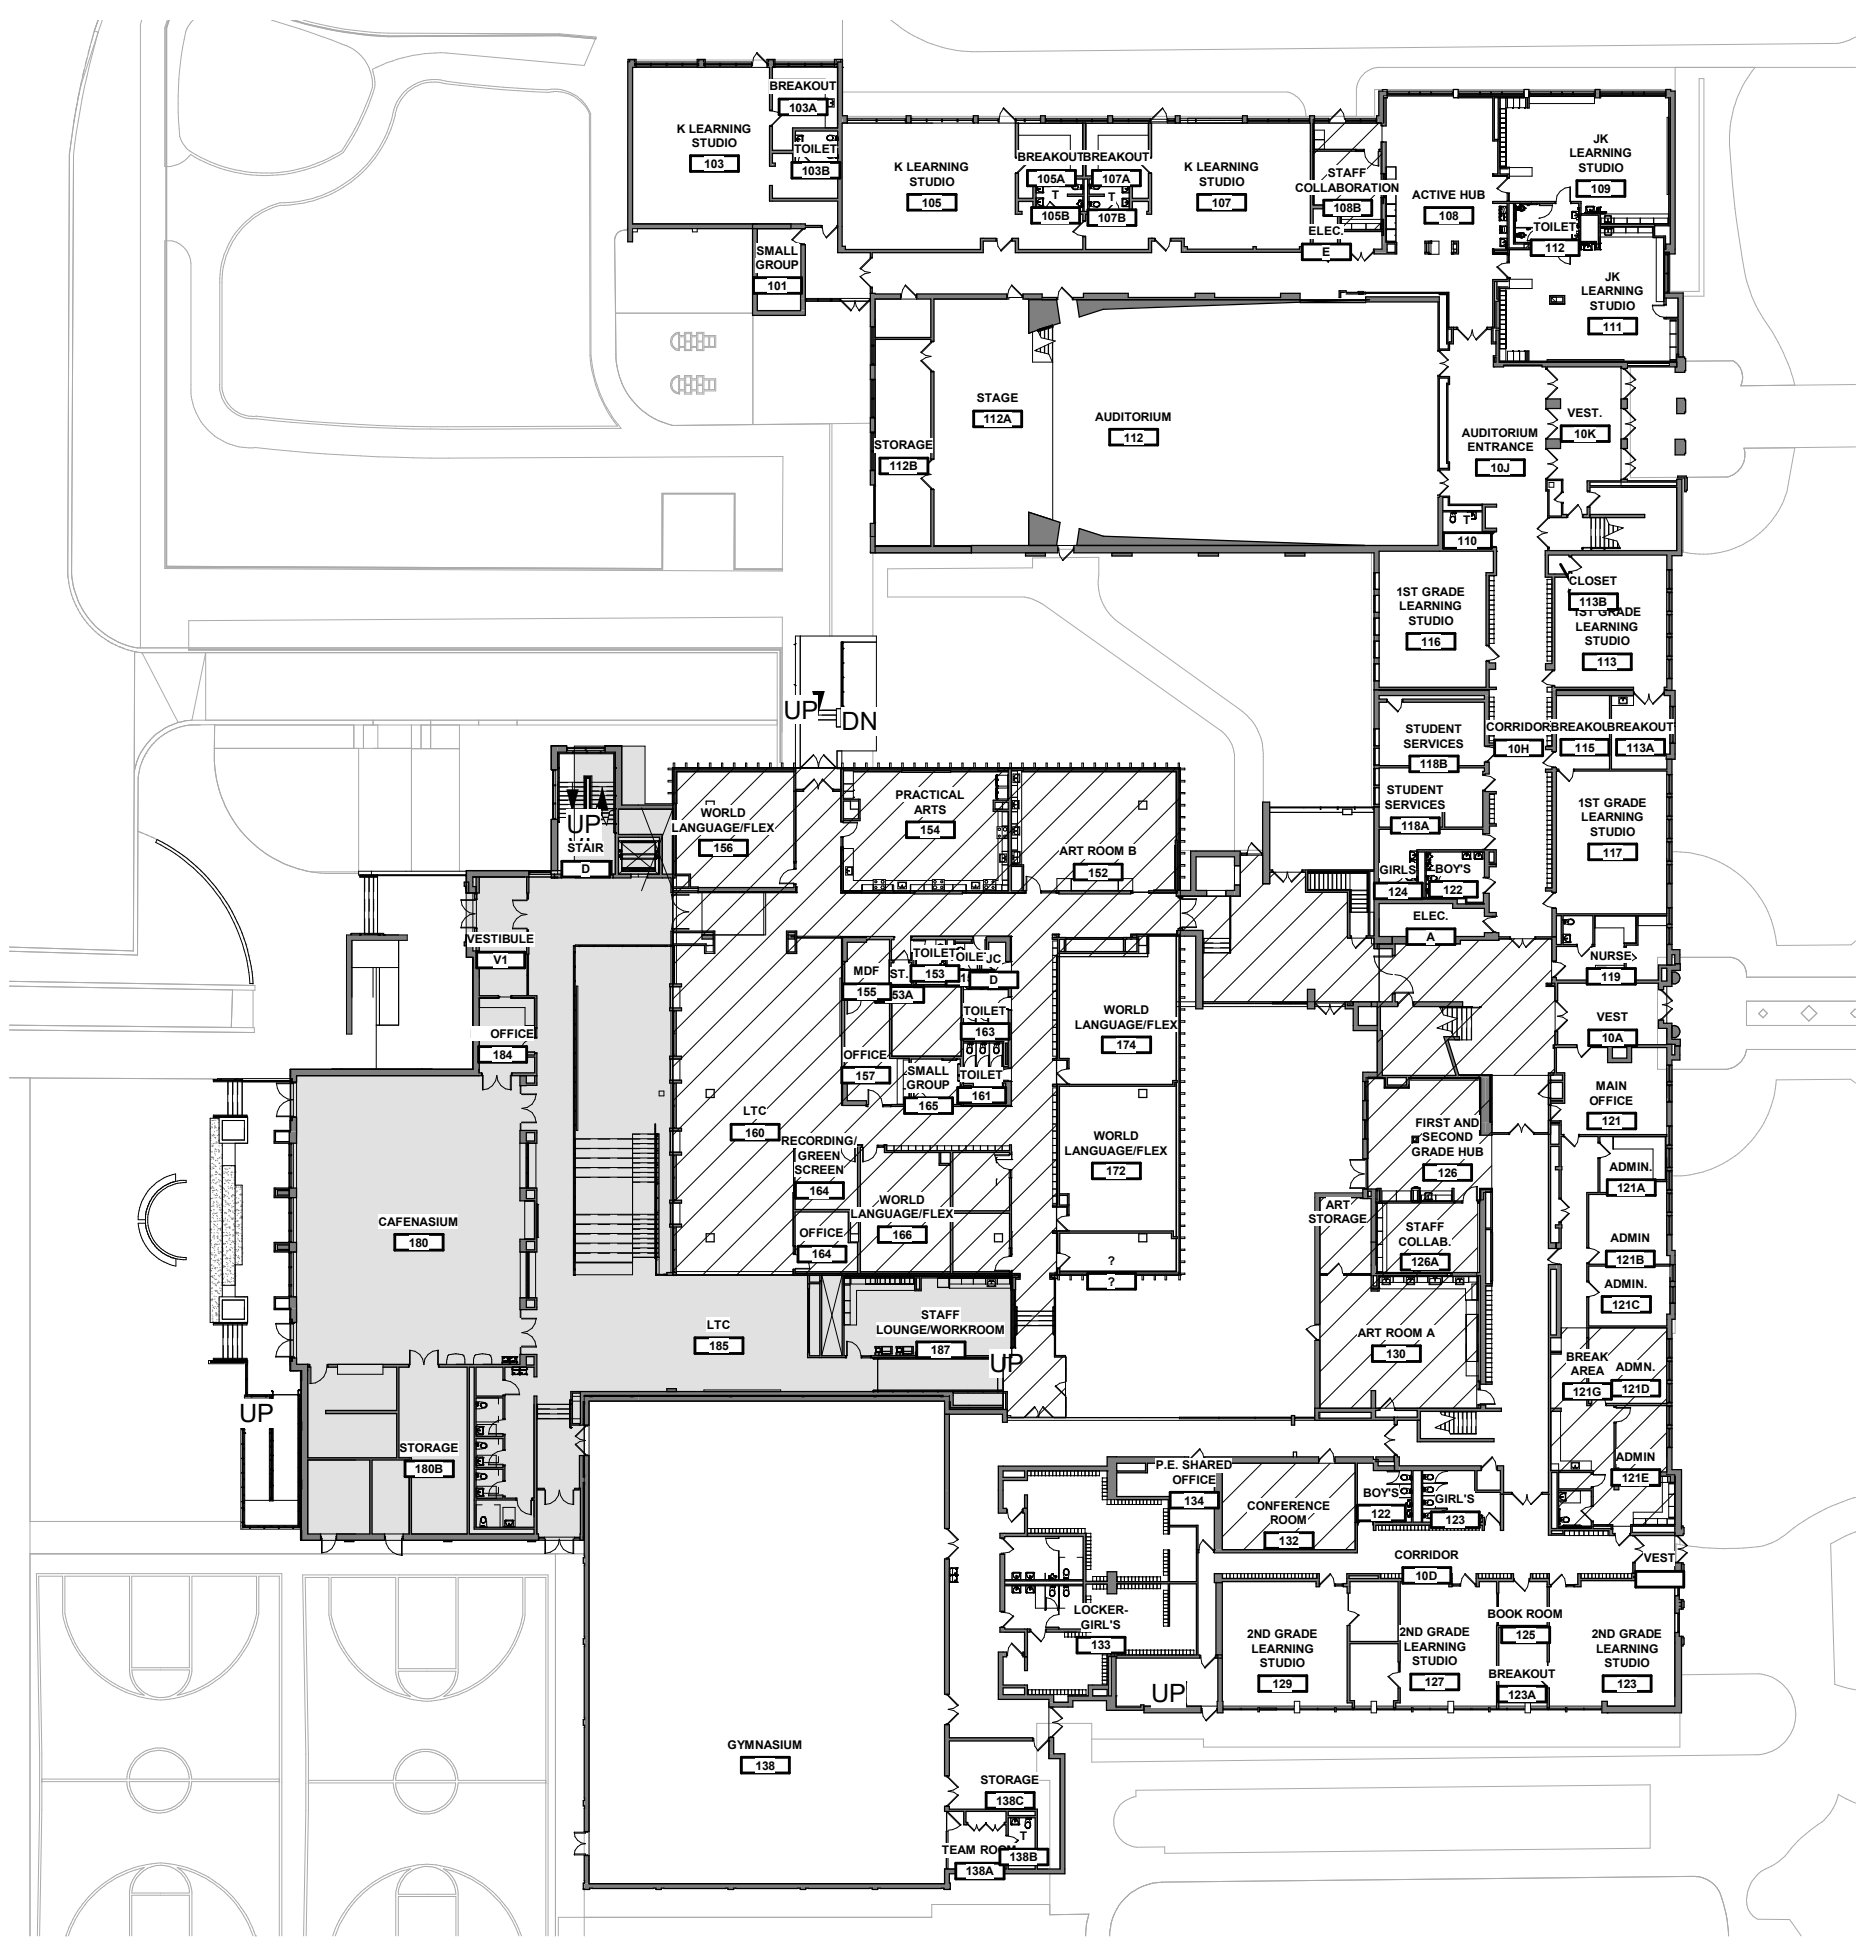

THE JOSEPH SEARS SCHOOL
ADDITION AND REMODELING
542 ABBOTSFORD ROAD, KENILWORTH, IL 60043

DATE
07/26/21

PROJECT #
2021.004

ENTRY VIEW

AM0.3

MASTER PLAN LEGEND

-  APPROXIMATE AREA OF REMODELING
-  APPROXIMATE AREA OF ADDITION

THE JOSEPH SEARS SCHOOL
 ADDITION AND REMODELING
 542 ABBOTSFORD ROAD, KENILWORTH, IL 60043

DATE
 07/26/21
 PROJECT #
 2021.004

FIRST FLOOR
 MASTER PLAN

AM0.1

MASTER PLAN LEGEND

APPROXIMATE AREA OF REMODELING

APPROXIMATE AREA OF ADDITION

THE JOSEPH SEARS SCHOOL
 ADDITION AND REMODELING
 542 ABBOTSFORD ROAD, KENILWORTH, IL 60043

DATE
07/26/21

PROJECT #
2021.004

LOWER LEVEL
 MASTER PLAN

AM0.0

MASTER PLAN LEGEND

APPROXIMATE AREA OF REMODELING

APPROXIMATE AREA OF ADDITION